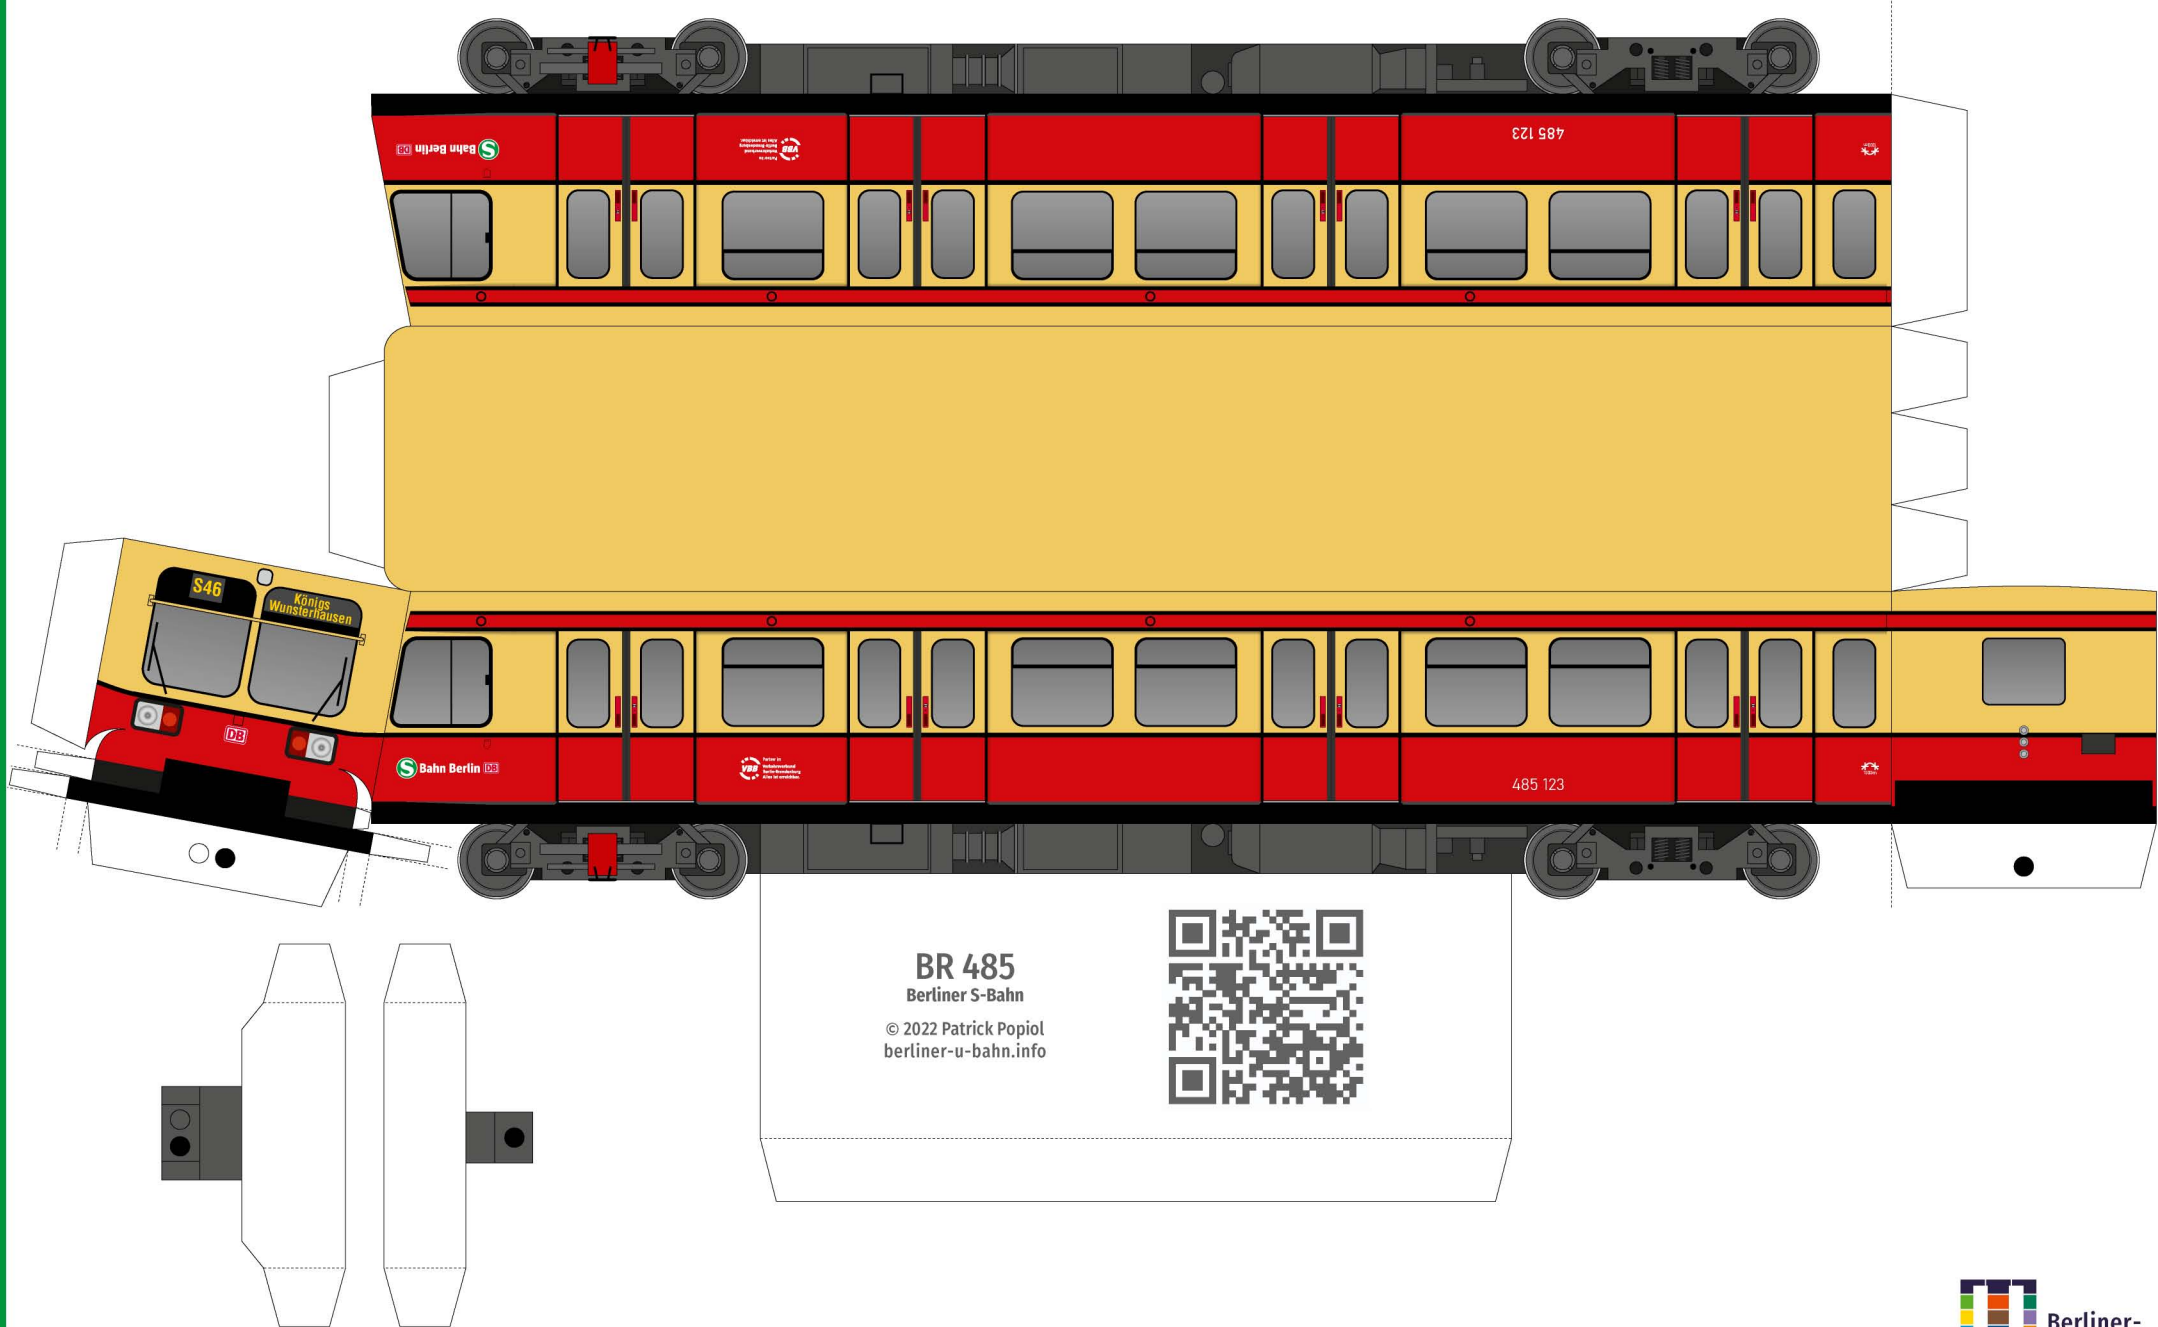

# Berliner S-Bahn BR 485/885 (Redesigned)

Bastelbogen 1:87

BR 485  
Berliner S-Bahn

© 2022 Patrick Popiol  
berliner-u-bahn.info

# Berliner S-Bahn BR 485/885 (Redesigned)

**BR 885**  
Berliner S-Bahn  
© 2022 Patrick Popiol  
berliner-u-bahn.info