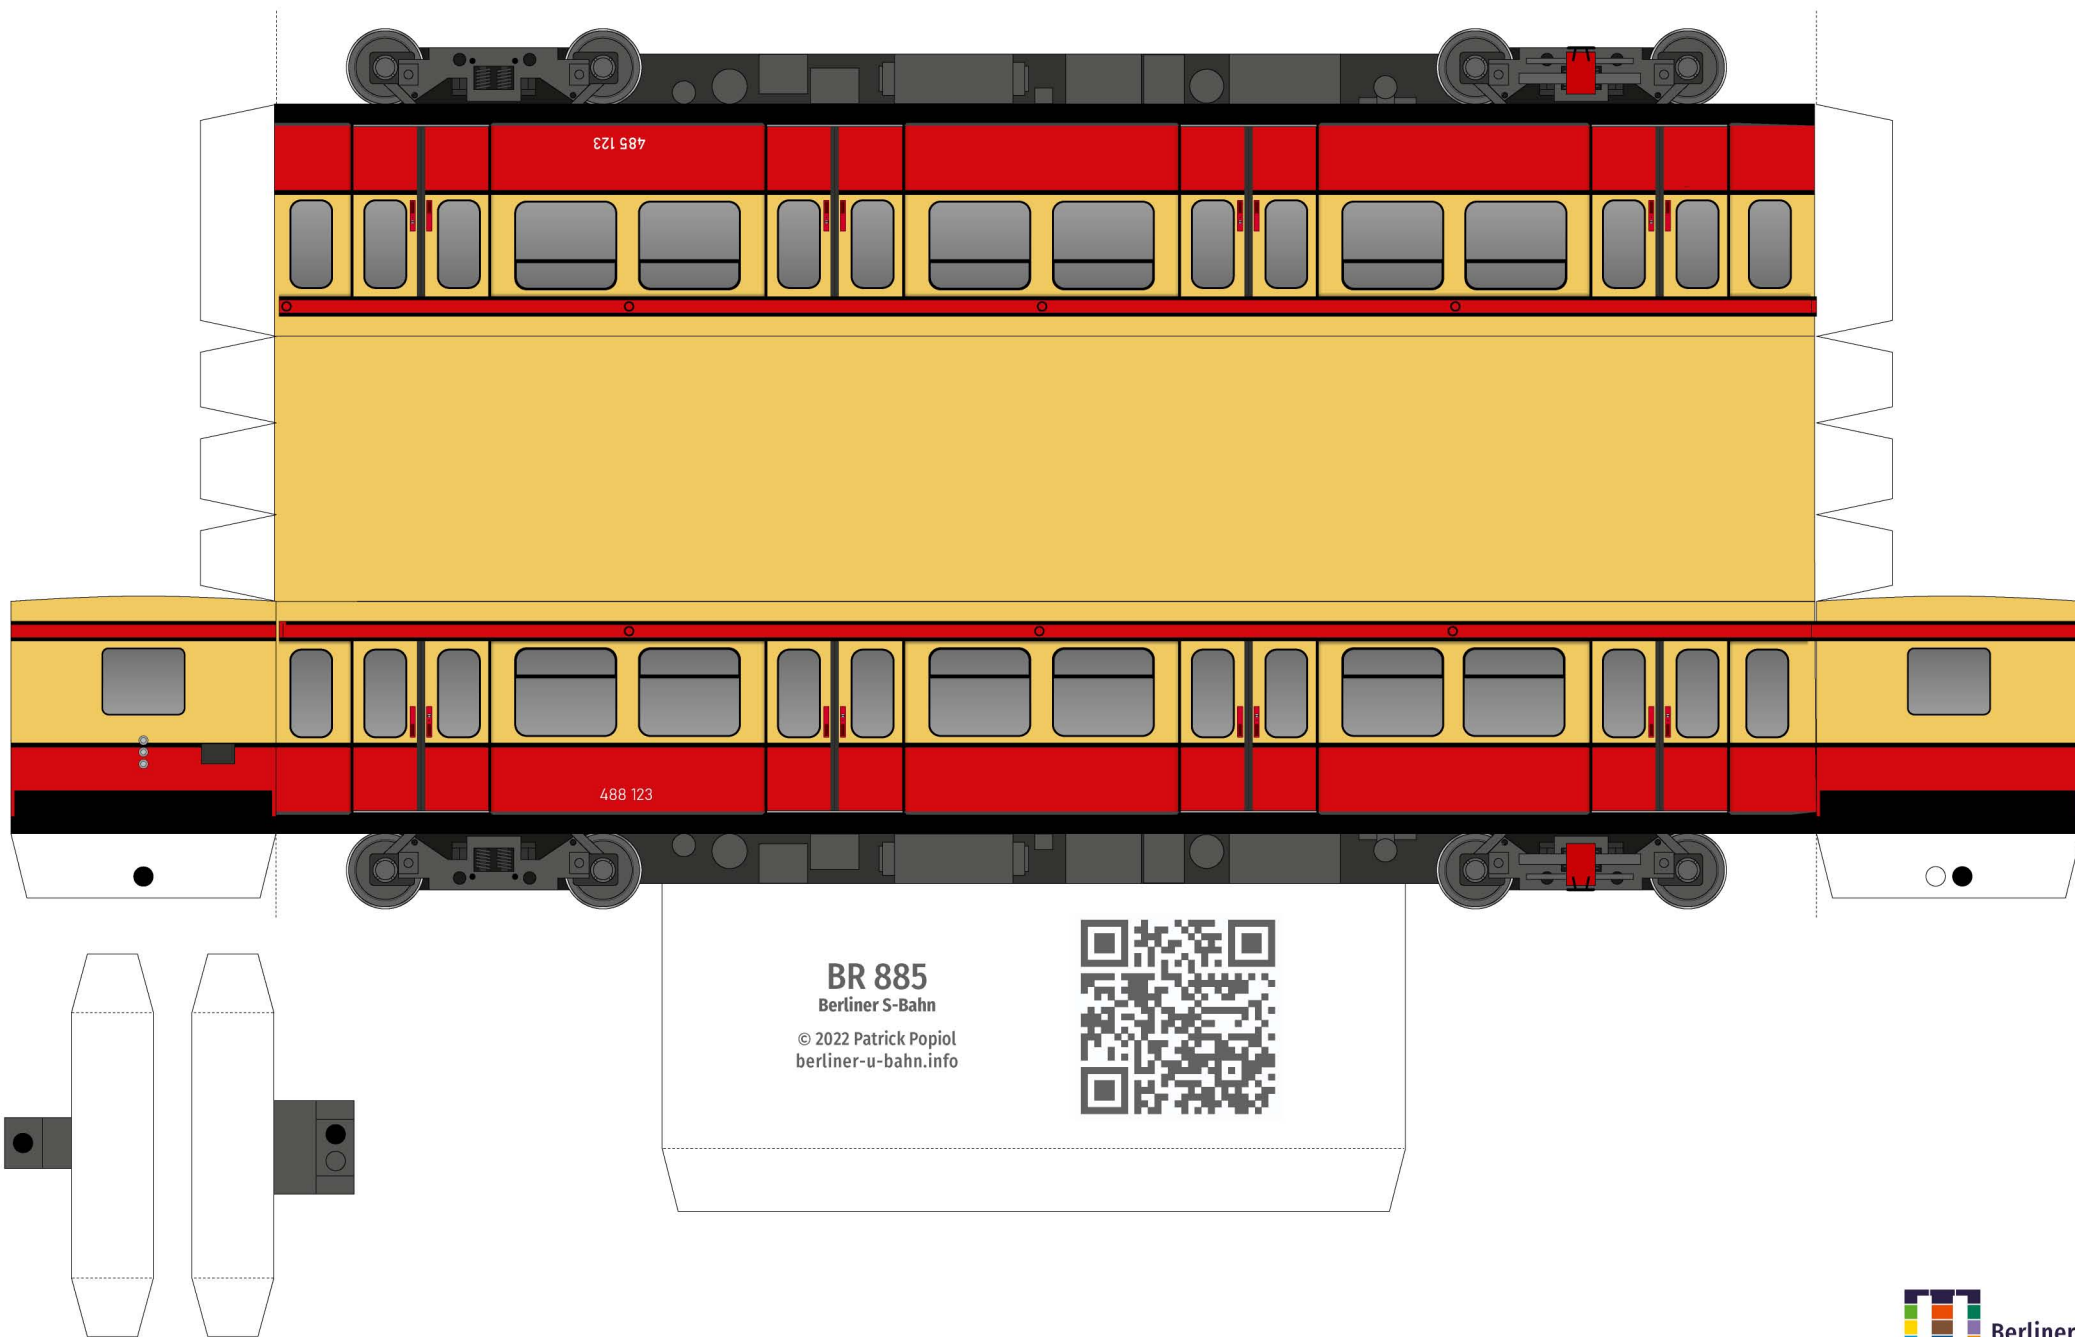

# Berliner S-Bahn BR 485/885 (Redesigned)

Bastelbogen 1:87

BR 485  
Berliner S-Bahn

© 2022 Patrick Popiol  
berliner-u-bahn.info

# Berliner S-Bahn BR 485/885 (Redesigned)

**BR 885**  
Berliner S-Bahn  
© 2022 Patrick Popiol  
berliner-u-bahn.info