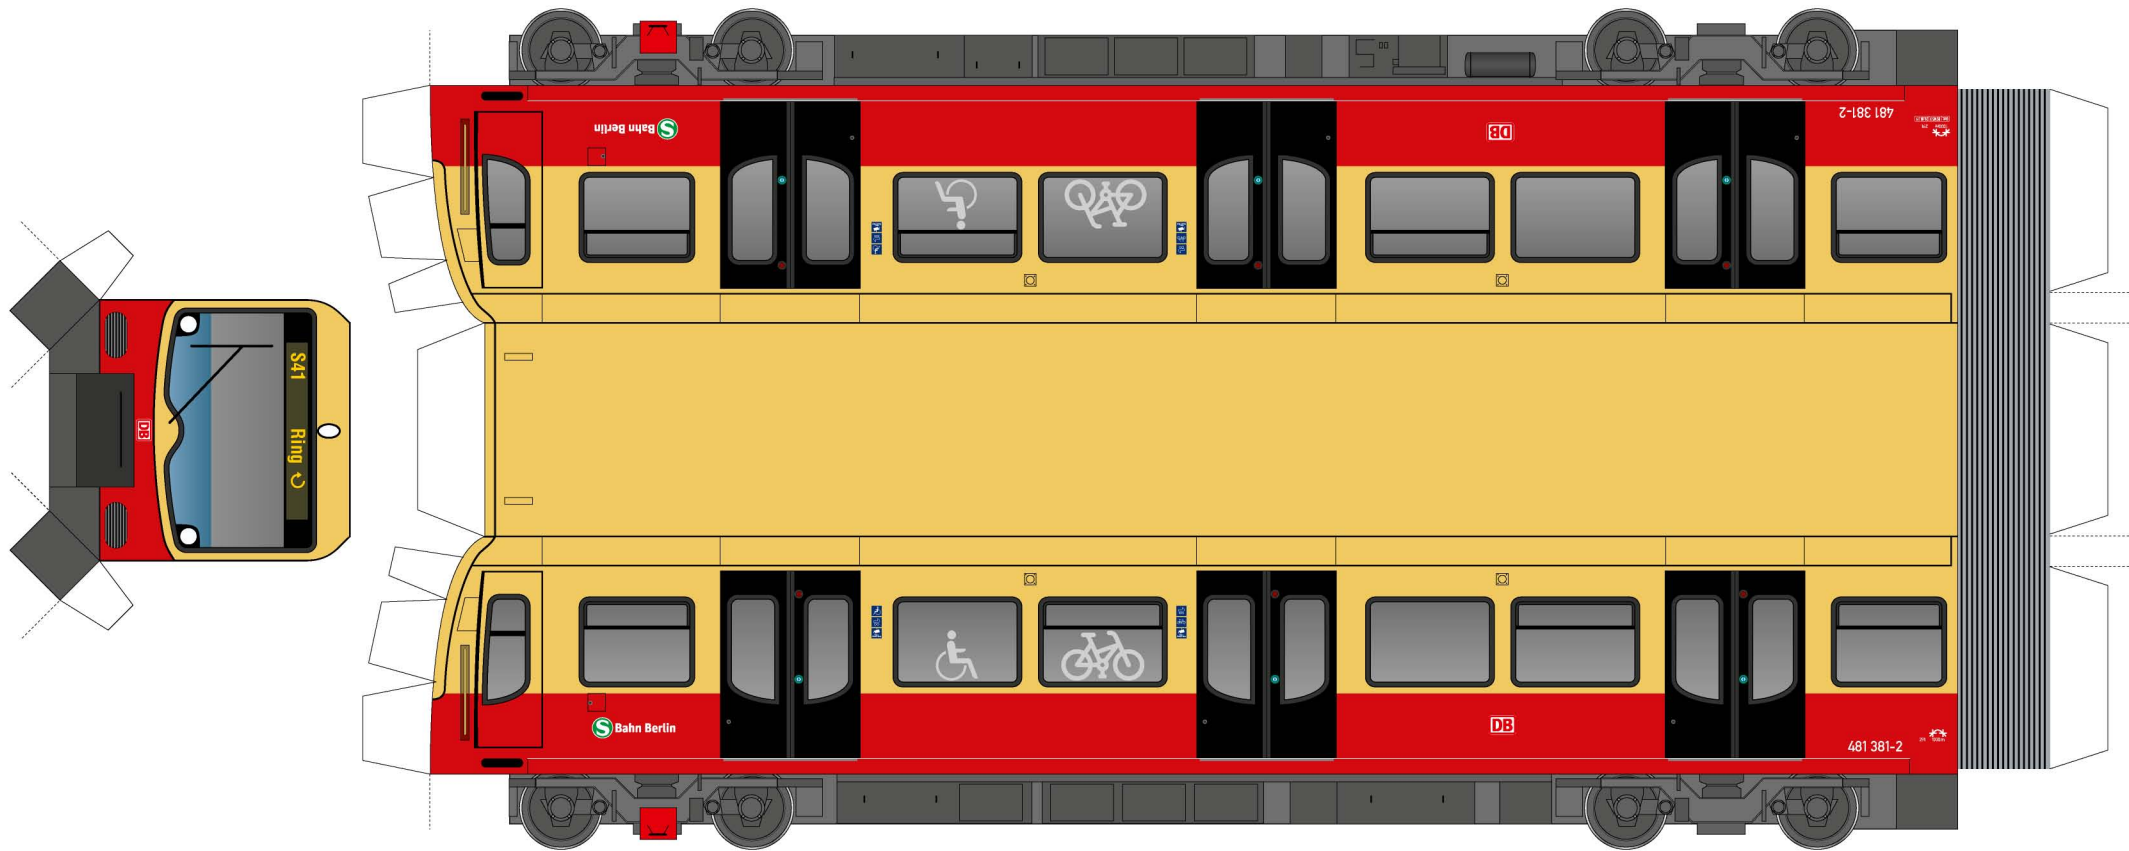

# Berliner S-Bahn BR 481 (Redesigned)

Bastelbogen 1:87

# Berliner S-Bahn BR 481